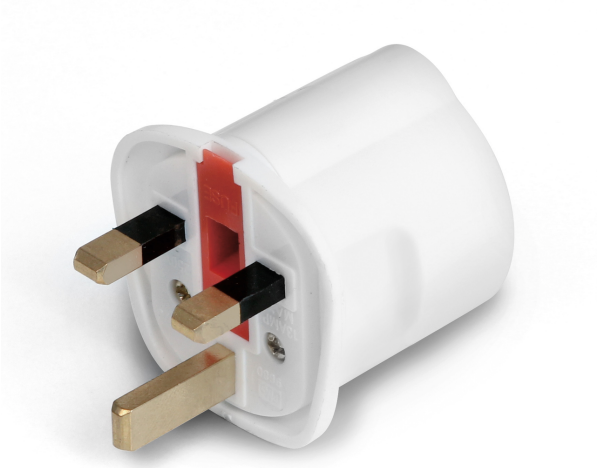

KERN YKA-01

Power supply adapter set

KERN

Category

Brand	KERN
Product category	Balance
Product group	Adapter

Approval

CE mark	✓
---------	---

Power Supply

Plug-in power supply / adapter for countries - included with the delivery	UK
---	----

Packing & Shipping

Readability force [d] (N)	1 d
Dimensions packaging (W×D×H)	60×46×60 mm
Net weight	0,059 kg
Shipping method	Parcel service
Net weight approx.	0,10 kg
Gross weight approx.	0,10 kg
Shipping weight	0,1 kg