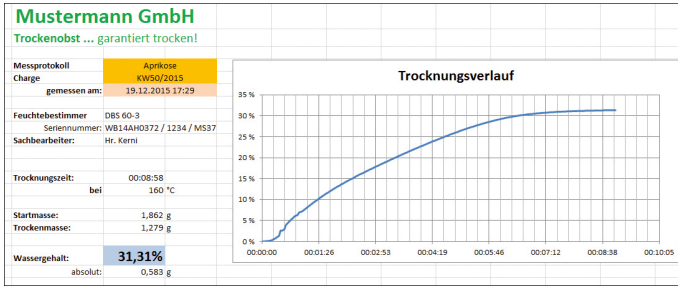

KERN SCD-4.0-PROS05

Balance Connection Software

Category

Brand	KERN
Product category	KERN Software
Product group	BalanceConnection
Product family	SCD

Display

Languages of the user interface	German English
---------------------------------	-------------------

Packing & Shipping

Readability force [d] (N)	1 d
Dimensions packaging (W×D×H)	230×333×60 mm
Net weight	0,54 kg
Shipping method	Parcel service
Net weight approx.	0,55 kg
Gross weight approx.	0,60 kg
Shipping weight	0,9 kg