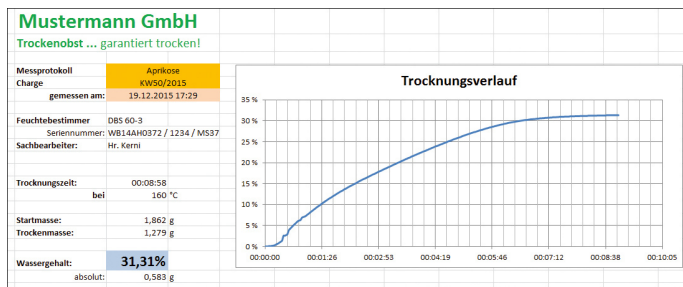

# KERN SCD-4.0-PRO-DL

Software Balance Connection