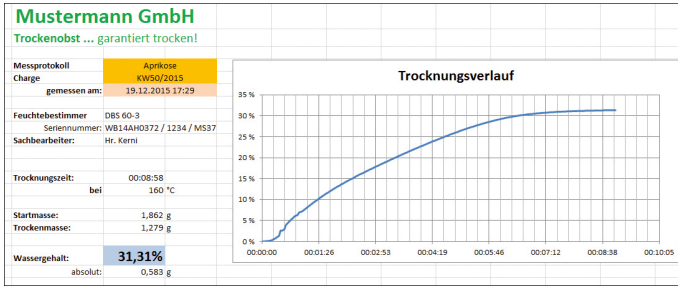

KERN SCD-4.0-PRO-DL

Balance Connection Software

Category

Brand	KERN
Product category	KERN Software
Product group	BalanceConnection
Product family	SCD

Display

Languages of the user interface	German English
---------------------------------	-------------------

Packing & Shipping

Readability force [d] (N)	1 d
Shipping method	Download

Pictograms

STANDARD