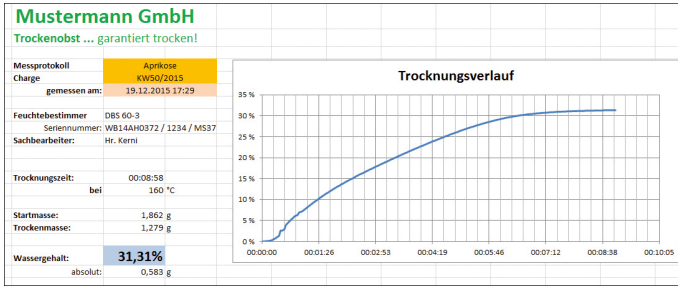

# KERN SCD-4.0-PRO-DL

Software Balance Connection