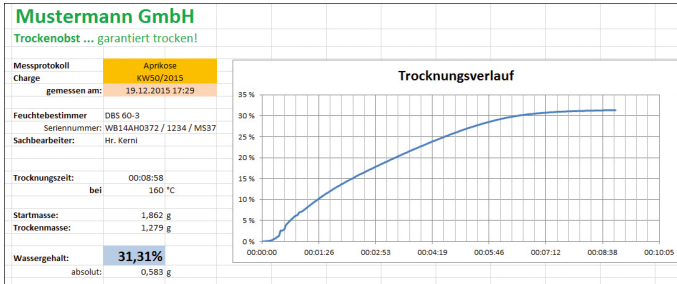

# KERN SCD-4.0-PRO

Professional and highly-flexible recording or transfer of measurements, particularly to Microsoft® Excel or Access