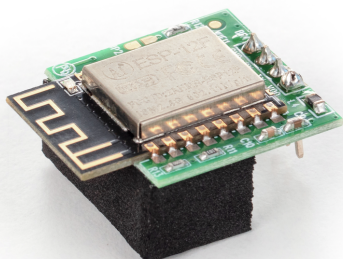

KERN YMI-A01

KERN

WiFi data interface for wireless data transmission from balance to printer, PC or other peripheral devices, must be ordered at purchase

Category

Brand	KERN
Product category	Balance
Product group	Interface module

Construction

Dimension (W×D×H)	1500×5×60 mm
Material	plastic

Packing & Shipping

Delivery time	1 d
Dimensions packaging (W×D×H)	25×25×25 mm
Net weight	0,004 kg
Shipping method	Parcel service
Net weight approx.	0,05 kg
Gross weight approx.	0,05 kg
Shipping weight	0,1 kg