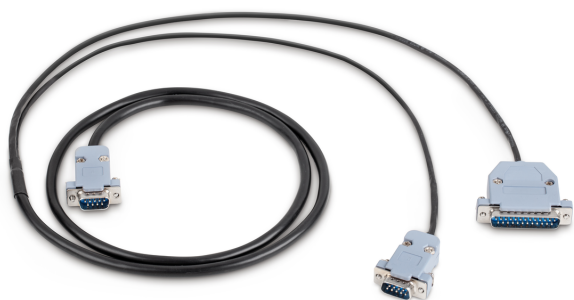

KERN CCA-A01

RS-232 data interface including interface cable

Category

Brand	KERN
Product category	Balance
Product group	Interface cable

Measuring System

Linearity	±
-----------	---

Construction

Dimension (W×D×H)	50×300×50 mm
Cable length	1,5 m