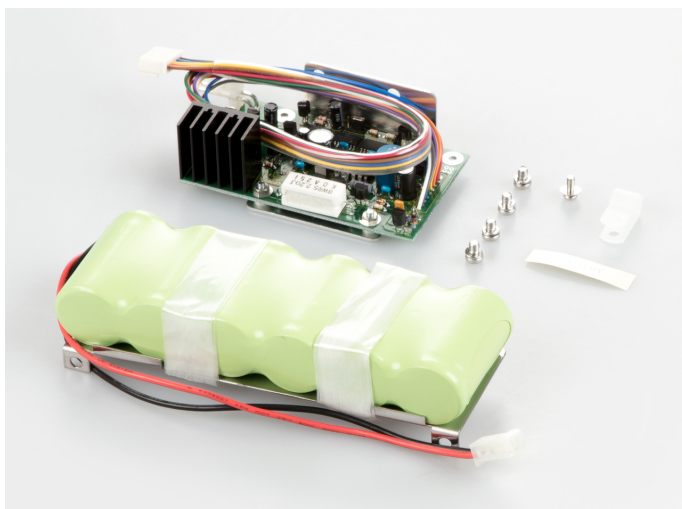

KERN PES-A01

KERN

Operating time up to 32 h, charging time approx. 15 h

Category

Brand	KERN
Product category	Balance
Product group	Rechargeable battery

Approval

CE mark	✓
---------	---

Power Supply

Battery / accumulator type	NiMH
Battery connection	Plug-in terminals

Packing & Shipping

Readability force [d] (N)	1 d
Dimensions packaging (W×D×H)	110×60×32 mm
Net weight	0,545 kg
Shipping method	Parcel service
Net weight approx.	0,55 kg
Gross weight approx.	0,65 kg
Shipping weight	0,65 kg