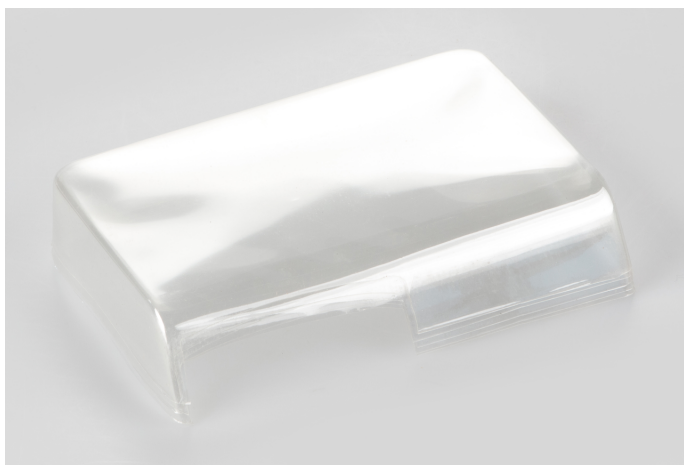

KERN MPE-A01S05

Protective working cover, scope of delivery: 5 items

Category

Brand	KERN
Product category	Balance
Product group	Protective working cover

Packing & Shipping

Readability force [d] (N)	1 d
Dimensions packaging (WxDxH)	220x50x30 mm
Net weight	0,06 kg
Shipping method	Parcel service
Net weight approx.	0,10 kg
Gross weight approx.	0,20 kg
Shipping weight	0,2 kg