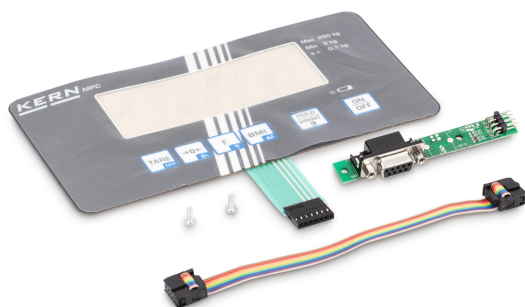

KERN MPC-A01

RS-232 data interface, must be ordered at purchase

Category

Brand	KERN
Product category	Balance
Product group	Interface module

Functions

Memory function	no
Interfaces	RS-232 (optional, factory)