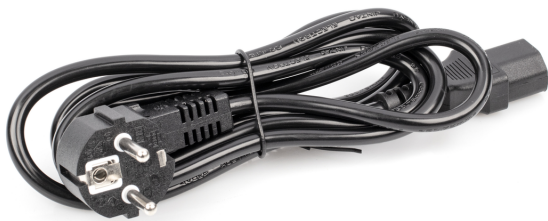

KERN MLB-A07

Power supply cable

KERN

Category

Brand	KERN
Product category	Balance
Product group	Cables

Approval

CE mark	✓
---------	---

Power Supply

Plug-in power supply / adapter for countries - included with the delivery	EURO
---	------

Packing & Shipping

Readability force [d] (N)	1 d
Dimensions packaging (W×D×H)	250×70×40 mm
Net weight	0,172 kg
Shipping method	Parcel service
Net weight approx.	0,20 kg
Gross weight approx.	0,20 kg
Shipping weight	0,174 kg