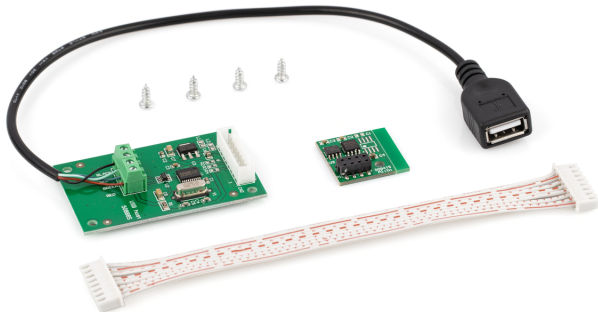

KERN KIB-A01

Alibi memory, including USB interface for exporting weighing results to external data storage media, such as, for example, USB sticks, hard drives, etc.

Pictograms

STANDARD

1 DAY

FACTORY

USB

Category

Brand	KERN
Product category	Balance
Product group	Interface module

Measuring System

Linearity	±
-----------	---

Construction

Dimension (W×D×H)	10×10×10 mm
-------------------	-------------

Functions

Interfaces	Alibi memory (optional, factory) USB-Host/Master (optional, factory)
IP protection - complete device	-