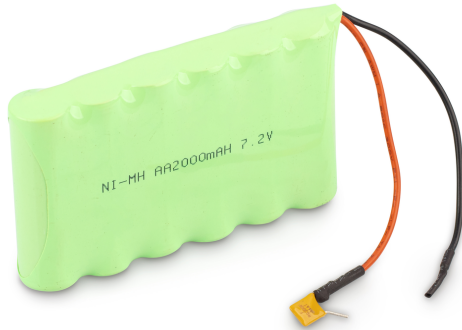

KERN HFC-A01

Rechargeable battery pack

KERN

Pictograms

STANDARD

Category

Brand	KERN
Product category	Balance
Product group	Rechargeable battery

Measuring System

Internal measuring frequency	60 Hz

Construction

Dimension (W×D×H)	50×150×20 mm
Dimension display device (W×D×H)	88×64×256 mm

Functions

Range of radio module	20 m

Power Supply

Battery / accumulator type	NiMH

Packing & Shipping

Readability force [d] (N)	1 d
Dimensions packaging (W×D×H)	142×82×46 mm
Net weight	0,15 kg
Shipping method	Parcel service
Net weight approx.	0,15 kg
Gross weight approx.	0,20 kg
Shipping weight	0,2 kg