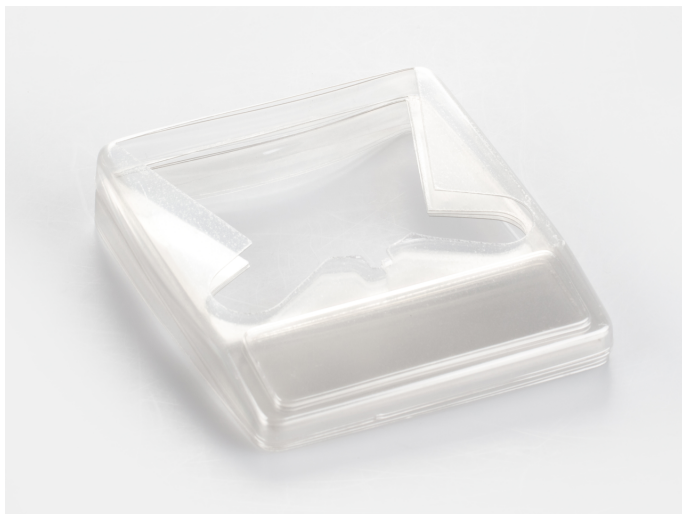

KERN FOB-A12S05

Protective working cover, scope of delivery: 5 items

Category

Brand	KERN
Product category	Balance
Product group	Protective working cover

Measuring System

Linearity	±
-----------	---

Packing & Shipping

Readability force [d] (N)	1 d
Dimensions packaging (W×D×H)	200×170×80 mm
Net weight	0,08 kg
Shipping method	Parcel service
Net weight approx.	0,10 kg
Gross weight approx.	0,10 kg
Shipping weight	0,5 kg