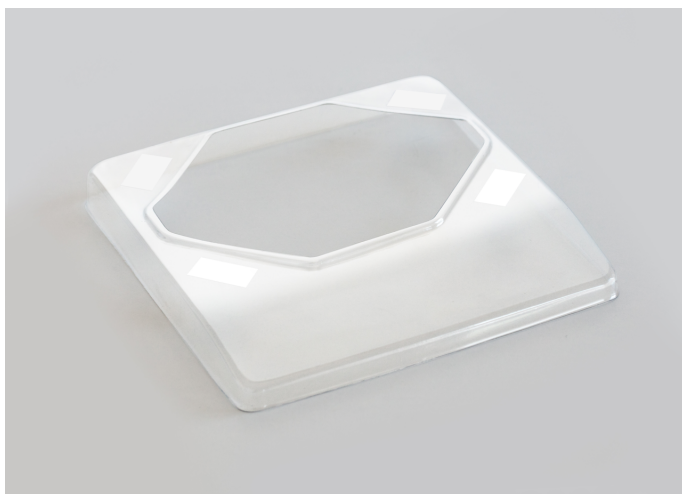

KERN FOB-A1 1S05

KERN

Protective working cover, scope of delivery 5 items

Category

Brand	KERN
Product category	Balance
Product group	Protective working cover

Measuring System

Linearity	±
-----------	---

Packing & Shipping