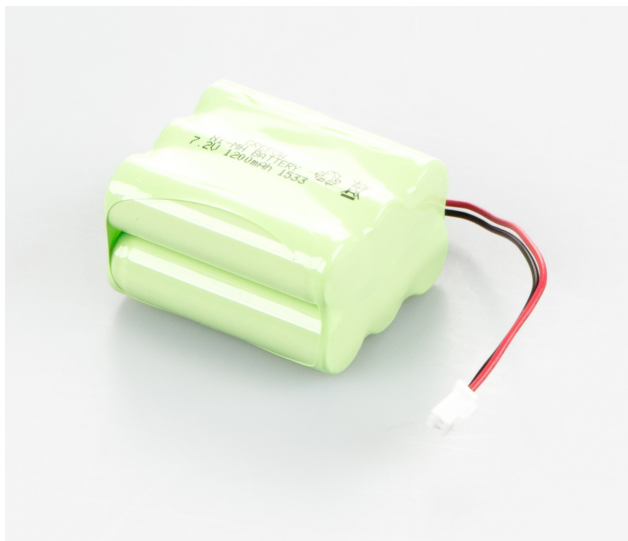

KERN FOB-A07

KERN

Rechargeable battery pack internal

Category

Brand	KERN
Product category	Balance
Product group	Rechargeable battery

Measuring System

Linearity	±
-----------	---

Power Supply

Supplied power supply	Accu
Rechargeable battery charging time	8 h
Rechargeable battery operating time - backlight off	24 h
Battery	no battery
Battery / accumulator type	NiMH

Packing & Shipping

Readability force [d] (N)	1 d
Dimensions packaging (W×D×H)	36×82×113 mm
Net weight	0,135 kg
Shipping method	Parcel service
Net weight approx.	0,15 kg
Gross weight approx.	0,20 kg
Shipping weight	0,17 kg