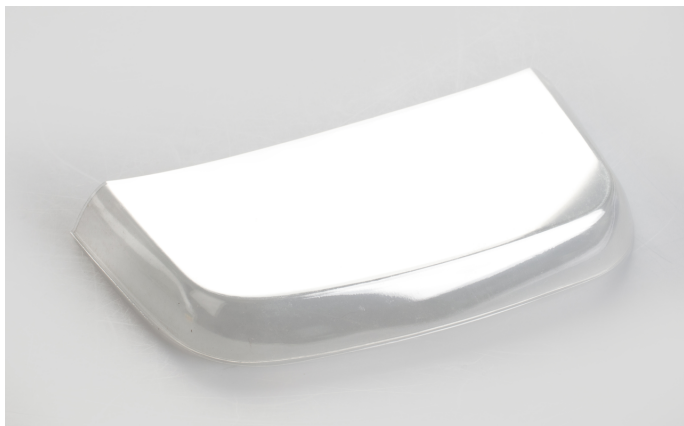

KERN EWJ-A04S05

Protective working cover, scope of delivery: 5 items

Category

Brand	KERN
Product category	Balance
Product group	Protective working cover

Packing & Shipping

Readability force [d] (N)	1 d
Dimensions packaging (W×D×H)	250×250×250 mm
Net weight	0,02 kg
Shipping method	Parcel service
Net weight approx.	0,05 kg
Gross weight approx.	0,10 kg
Shipping weight	3,1 kg