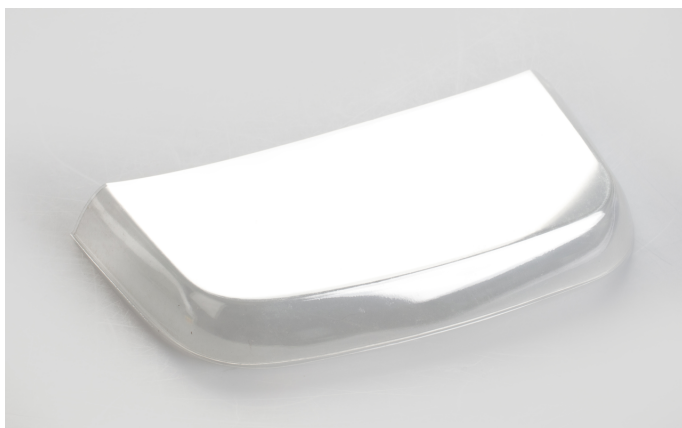

KERN EWJ-A04

Protective working cover

KERN

Category

Brand	KERN
Product category	Balance
Product group	Protective working cover

Construction

Material	A PET
----------	-------

Packing & Shipping