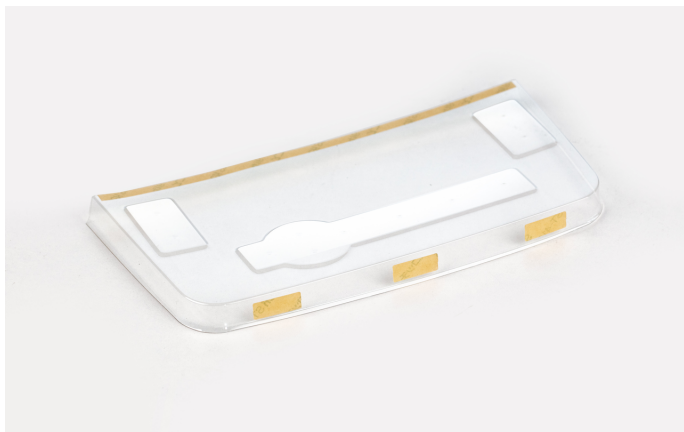

# KERN DBS-A03S05

Protective working cover, scope of delivery: 5 items

## Category

Brand	KERN
Product category	Balance
Product group	Protective working cover