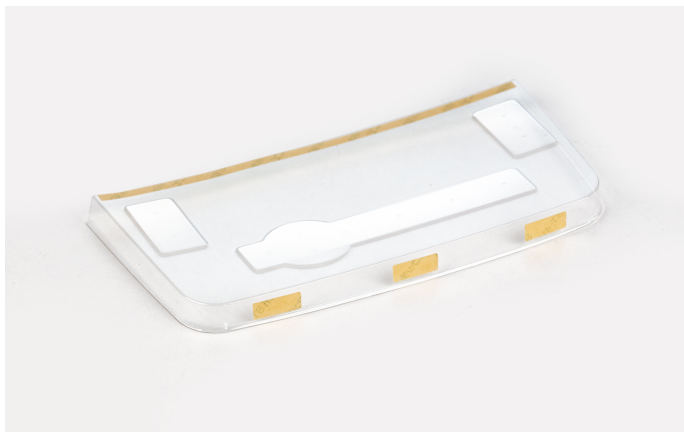

KERN DBS-A03

Protective working cover, scope of delivery 5 items

Category

Brand	KERN
Product category	Balance
Product group	Protective working cover

Construction

Material	A PET
----------	-------

Packing & Shipping

Readability force [d] (N)	1 d
Dimensions packaging (W×D×H)	205×100×15 mm
Net weight	0,009 kg
Shipping method	Parcel service
Net weight approx.	0,05 kg
Gross weight approx.	0,05 kg
Shipping weight	0,1 kg