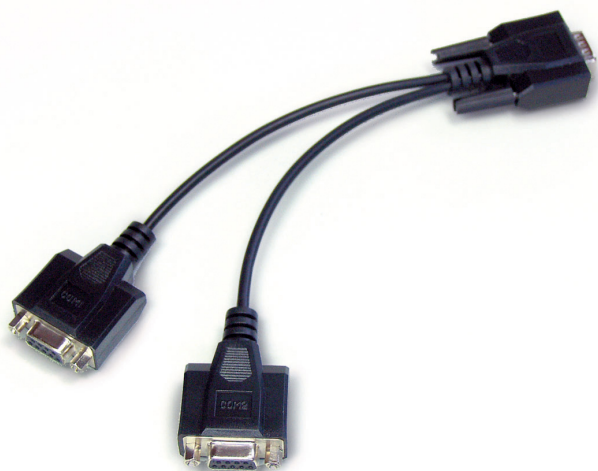

KERN CFS-A04

KERN

Y-cable for parallel connection of two terminal devices to the RS-232 interface on the scale, e.g. signal lamp and printer

Category

Brand	KERN
Product category	Balance
Product group	Cables

Construction

Dimension (W×D×H)	50×300×50 mm
Cable length	1,5 m

Packing & Shipping

Readability force [d] (N)	1 d
Dimensions packaging (W×D×H)	250×100×40 mm
Net weight	0,109 kg
Shipping method	Parcel service
Net weight approx.	0,15 kg
Gross weight approx.	0,15 kg
Shipping weight	0,2 kg