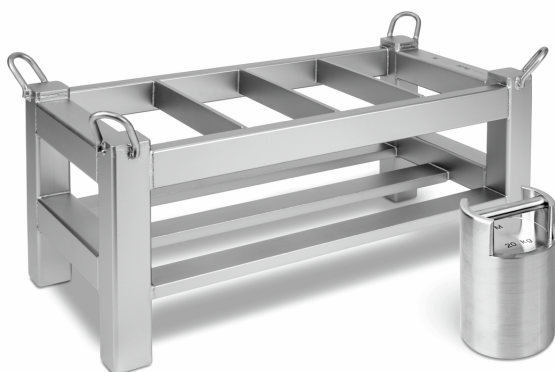

KERN 347-000-000

Individual weight container for test weights

KERN

Category

Brand	KERN
Product category	Cases & Boxes
Product group	Weight container
Product family	347

Measuring System

Weight OIML class	M1
-------------------	----

Construction

Shape weight	weight container
Material	stainless steel

Packing & Shipping

Readability force [d] (N)	1 d
Dimensions packaging (W×D×H)	1000×500×500 mm
Shipping method	Parcel service
Shipping weight	50 kg